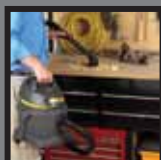

shop·vac® BRAND MICRO™

10L Portable wet/dry vac

- Lightweight and portable.
- Use for quick wet and dry pick up jobs in your home, garage, workshop or vehicles.
- Wall bracket for easy compact storage.
- A powerful motor designed for quiet operation.

▶ **Blower port** instantly converts your vac into a powerful blower.

▶ **Built in top carry handle** makes transporting your vac easier.

▶ **Tool holder** keeps tools organized.

▶ Shop-Vac® Micro 5890229 10L, 1400 Watts Max

Model #: K130040C
Carton Dimensions: 31cm x 29cm x 42cm
Container: 20' 665 / 40' 1365 / 40' HC 1638
Shipping Weight: 7.8 kg
UPC: 0 26282 29049 6

TYPICAL CHARACTERISTICS *				
Watts Max	Water Pressure (mm)	Airflow m³/min	Air Watts	Electrical Rating
1400	1498	4.8	310	230/240V~ 50/60 Hz 1100 W.I.E.C.

Accessories & Filters

- 2.1 m x 32mm hose
- (2) Plastic extension wands
- Dual surface nozzle
- Round brush
- Crevice tool
- Gulper nozzle
- Collection filter bag
- Foam sleeve
- Wall bracket

Dry pick up