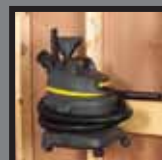

▶ **Blower port** instantly converts your vac into a powerful blower.

▶ **Built in top carry handle** makes transporting your vac easier.

▶ **Tool holder** keeps tools organized.

### Accessories & Filters

- ▶ 2.1 m x 32mm hose
- ▶ (2) Plastic extension wands
- ▶ Dual surface nozzle
- ▶ Round brush
- ▶ Crevice tool
- ▶ Gulper nozzle
- ▶ Collection filter bag
- ▶ Foam sleeve
- ▶ Wall bracket

Wet pick up

Dry pick up

Clogged drain

Compact storage

Accessories for wet/dry messes

2 year warranty