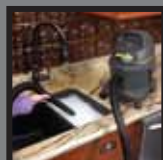

▶ **Blower port** instantly converts your vac into a powerful blower.

▶ **Built in top carry handle** makes transporting your vac easier.

▶ **Tool holder** keeps tools organized.

### Accessories & Filters

- ▶ 2.1 m x 32mm hose
- ▶ (2) Plastic extension wands
- ▶ Dual surface nozzle
- ▶ Round brush
- ▶ Crevice tool
- ▶ Gulper nozzle
- ▶ Collection filter bag
- ▶ Foam sleeve
- ▶ Wall bracket

Wet pick up

Dry pick up

Clogged drain

Compact storage

Accessories for wet/dry messes

2 year warranty