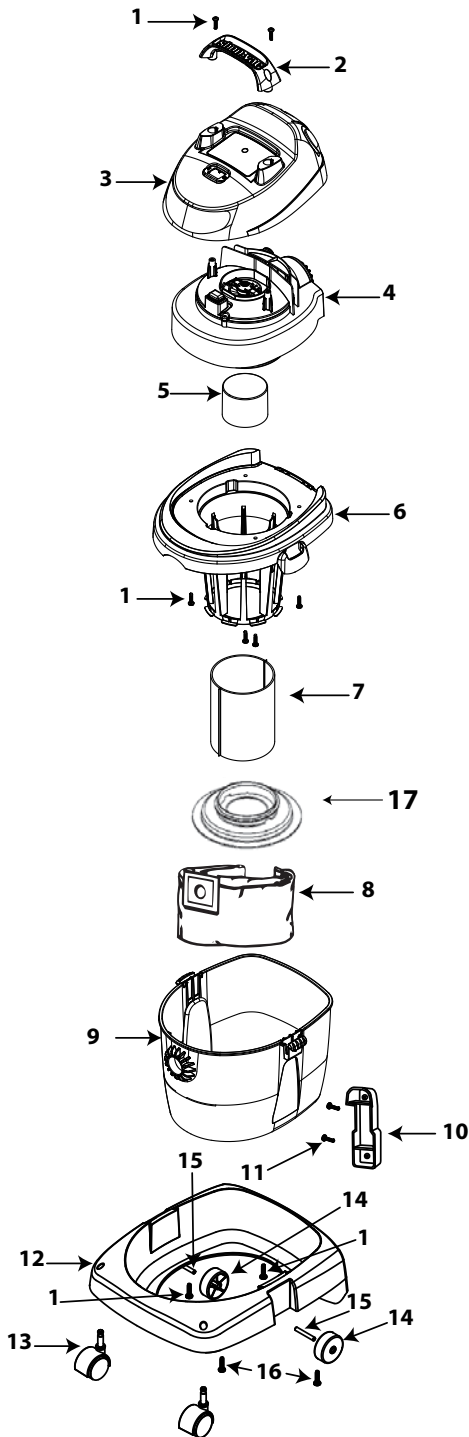

K Series

Model KA130040C

ITEM	DESCRIPTION	PART NO.
1	Screw 10 X ¾" Trilobe, Twin Lead	1516599
2	Handle	4510805
3	Motor Cover	1944889
4	Power Unit Assembly	1944888
5	Float	3545000
6	Lid Cage	4512453
7	Foam Sleeve	9052629
8	Collection Bag	9066029
9	Tank Assembly	4512501
10	Wall Bracket	4512700
11	Screw #10 x 1 SLT Pan HD Type AB	1501199
12	Dolly	4512603
13	Caster	6774210
14	Wheel	4512200
15	Shaft	4512300
16	Screw 10 x ¾ SL HX HD	1503999
17	Filter Retainer	3183000