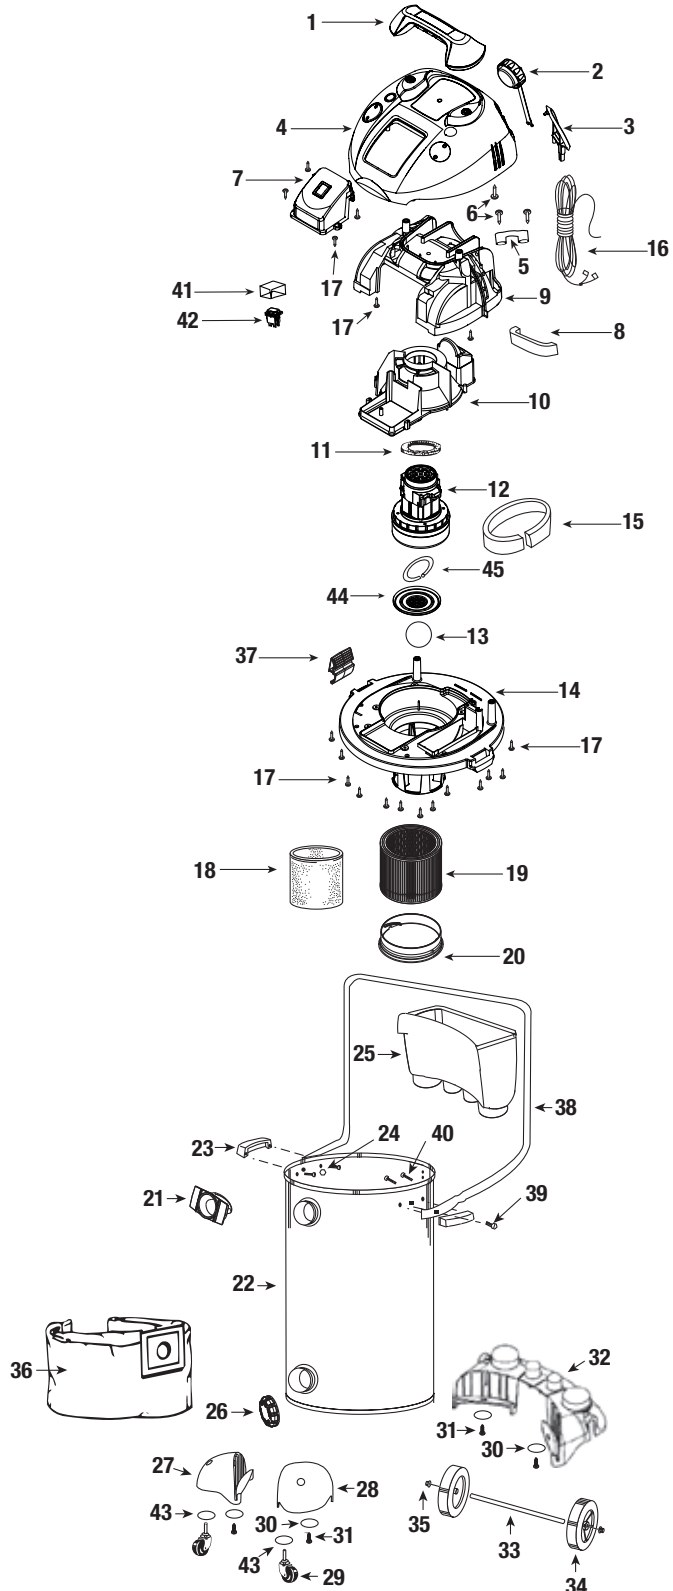

ULTRA60 - I IND

ITEM	DESCRIPTION	PART NO.
1	Handle Assembly	6463350
2	Blower Cap Assembly	7412538
3	Power Cord Surround	6463100
4	Top Cover Assembly	1944903
5	Cord Clamp	0049800
6	Screw #6 x 3/4" Type B Phillips	1510499
7	Electrical Panel Assembly (includes 41-42)	6460570
8	Inner Cover Acoustical Foam	1290556
9	Undercover	6460300
10	Motor Housing	6460400
11	Upper Motor Gasket	2070000
12	Motor	1944590
13	Ball Float	0081100
14	Lid Cage and Latch Assembly	6460641
15	Lid Cage Acoustical Foam	1290555
16	Power Cord	4880048
17	Screw #10 x 3/4" Trilobe T25	1516599
18	Foam Sleeve	9058529
19	Cartridge Filter	9034029
20	Filter Retainer	3008010
21	Inlet Deflector	7413110
22	Tank Assembly	5165997
23	Side Tank Handle	9356000
24	Screw Hex Head #10 x 3/4", Type AB	1503999
25	Accessory Basket	7415111
26	Drain Cover	7446800
27	Caster Foot A	8568900
28	Caster Foot B	8568910
29	Caster	6773900
30	Washer	2781018
31	Screw Hex Head #10 x 1", Type AB	1509699
32	Rear Wheel Dolly	3488900
33	Axle	2442400
34	8" Wheel	2425010
35	Cap Nut	4300299
36	Collection Bag	9066329
37	Lid Latch	6461100
38	Carriage Handle	2088100
39	Bolt 1/4" - 20 x 1/2"	6401299
40	1/4" - 20 Hex Nut	1300199
41	Switch Boot	8232450
42	Switch Double Pole	8232420
43	Washer	0704399
44	Grid Plate	8865700
45	Gasket	4940001

* Replacement parts may differ from original equipment.