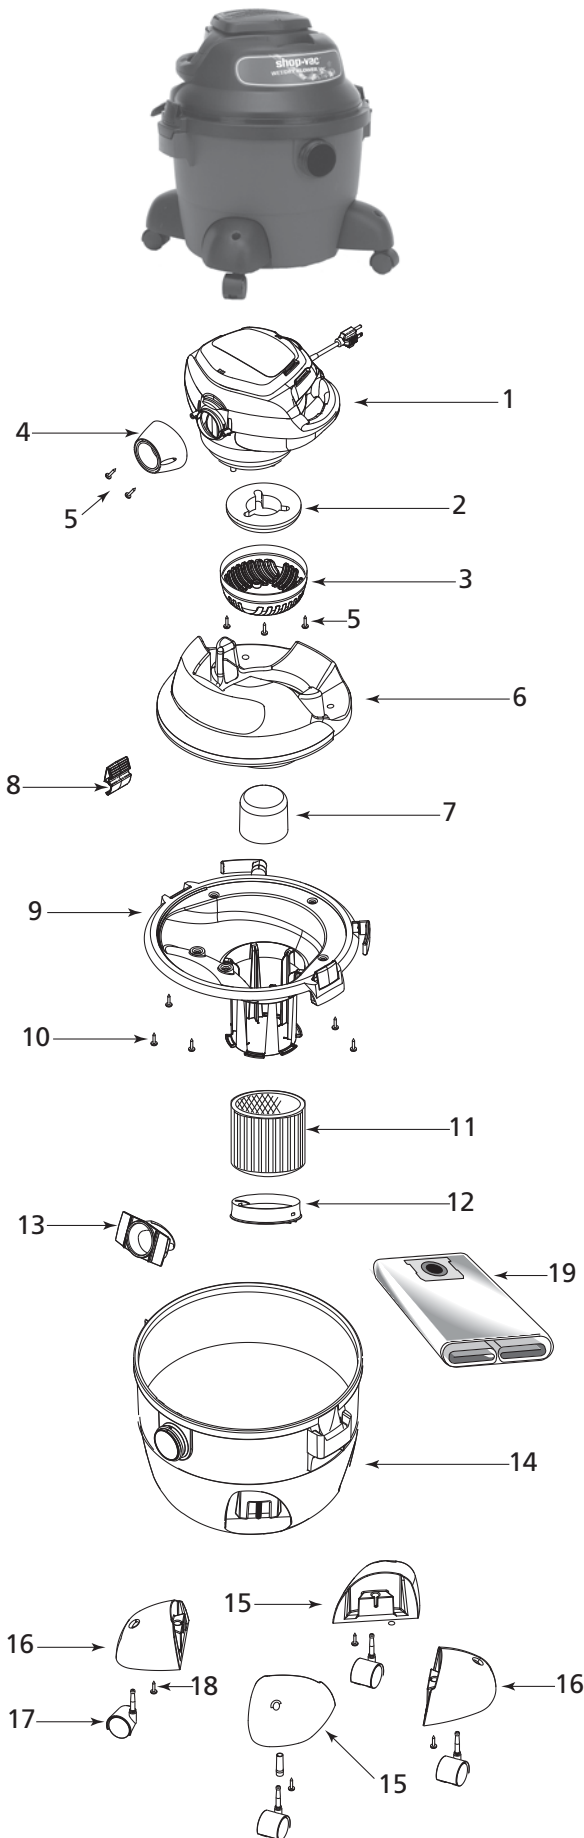

Ultra Blower Series

Model BMB110040

ITEM	DESCRIPTION	PART NO.
1	Power Unit (Includes items 2-5)	1944896
2	Foam Pad	8541205
3	Inlet Shield	7442301
4	Ferrule	7350400
5	Screw 10 x 3/4 Trilobe T25 Head	1517799
6	Tank Cover	7350500
7	Float	7411200
8	Lid Latch	7444500
9	Lid Cage & Latch Assembly	7350645
10	Screw 10 x 3/4 Trilobe T25	1516599
11	Cartridge Filter	9030429
12	Filter Retainer	3008000
13	Inlet Deflector	7413110
14	Tank Assembly	1944648
15	Caster Foot A	8568000
16	Caster Foot B	8568010
17	Caster	6774200
18	Screw 10 x 3/4 SL Hex Head	1503999
19	Collection Bag	9066129

* Replacement parts may differ from original equipment.